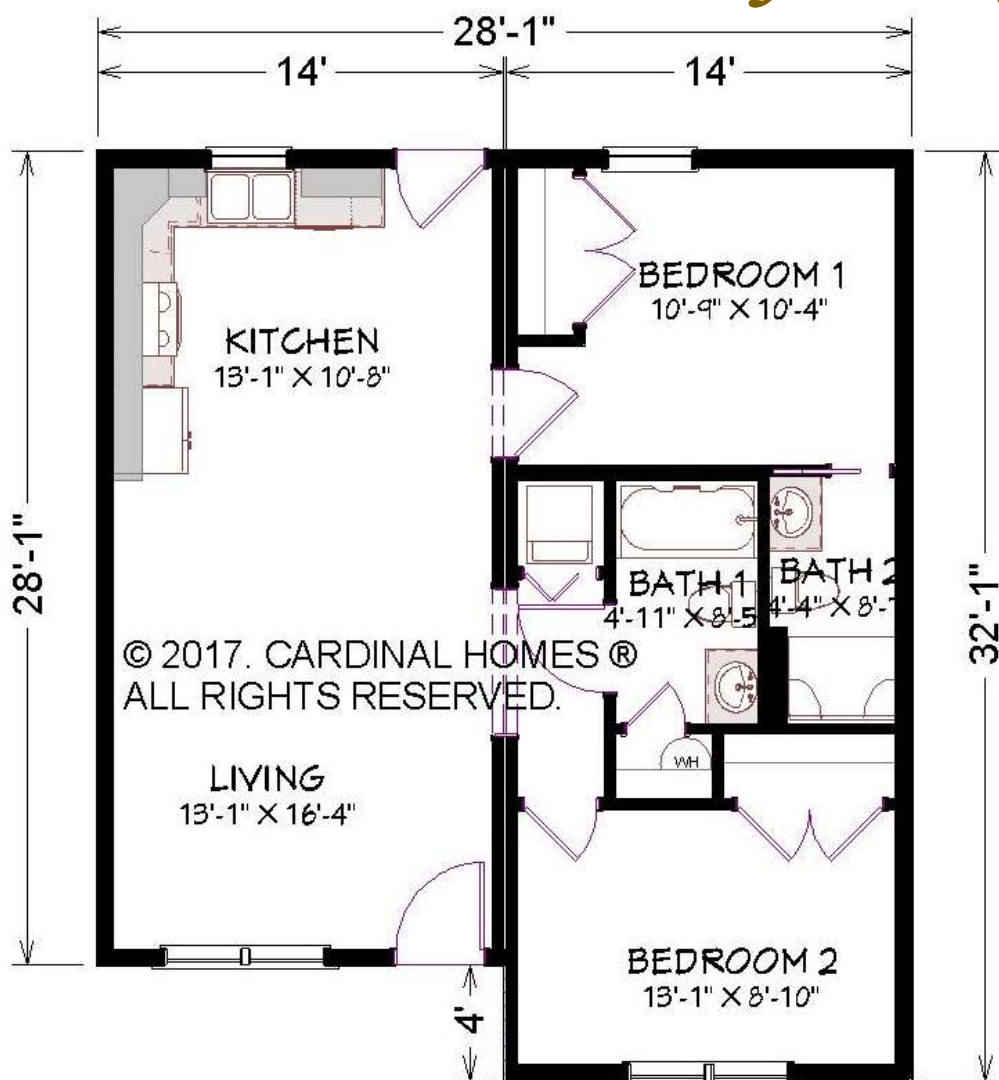

Tiny Living Collection

CARDINAL HOMES®

HAYWOOD

840 Sq. Ft.
28'-0" X 32'-0"

Optional decorative exterior features that are shown on renderings are not included in default pricing. Always refer to sales order for exact specifications and options.