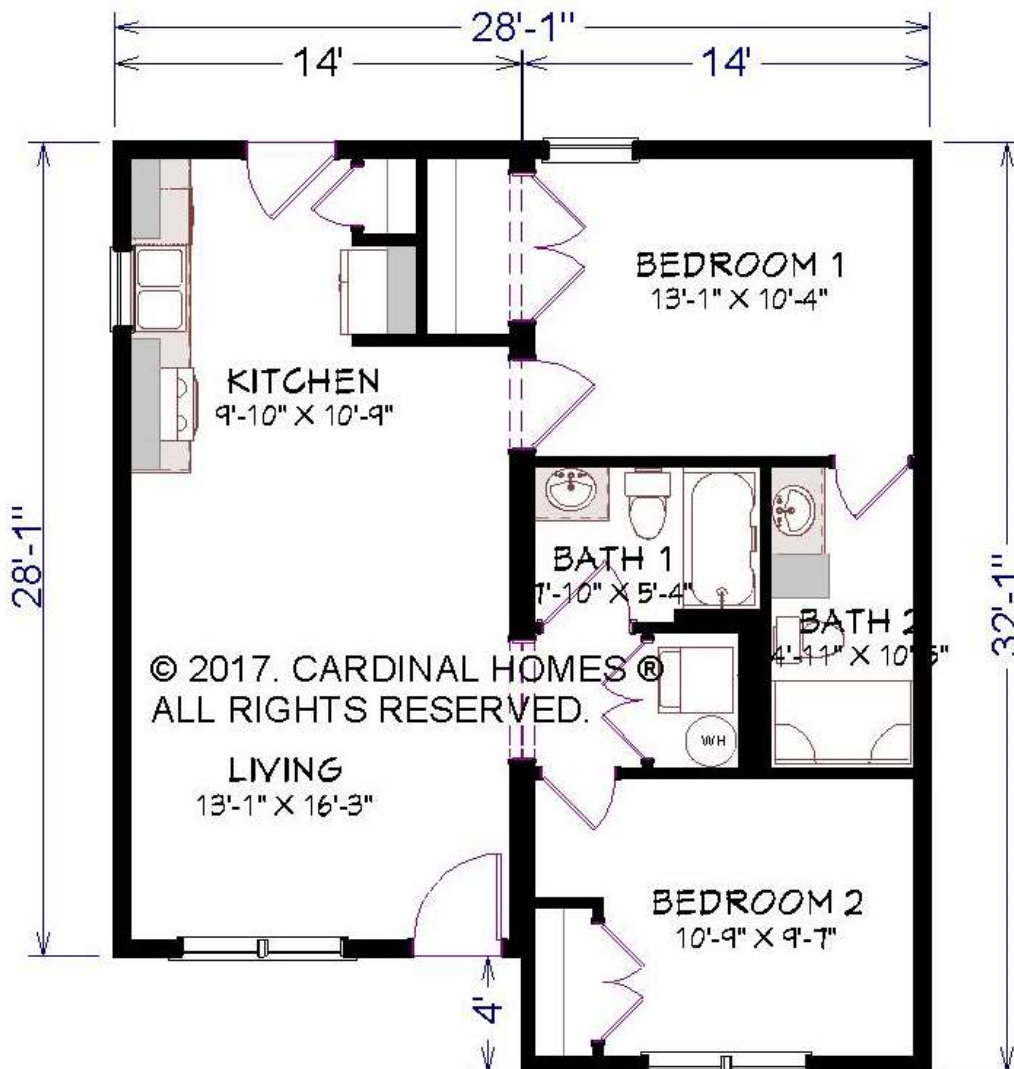

CARDINAL HOMES®

Tiny Living Collection

WARREN

840 Sq. Ft.

28'-0" x 32'-0"

Optional decorative exterior features that are shown on renderings are not included in default pricing. Always refer to sales order for exact specifications and options.