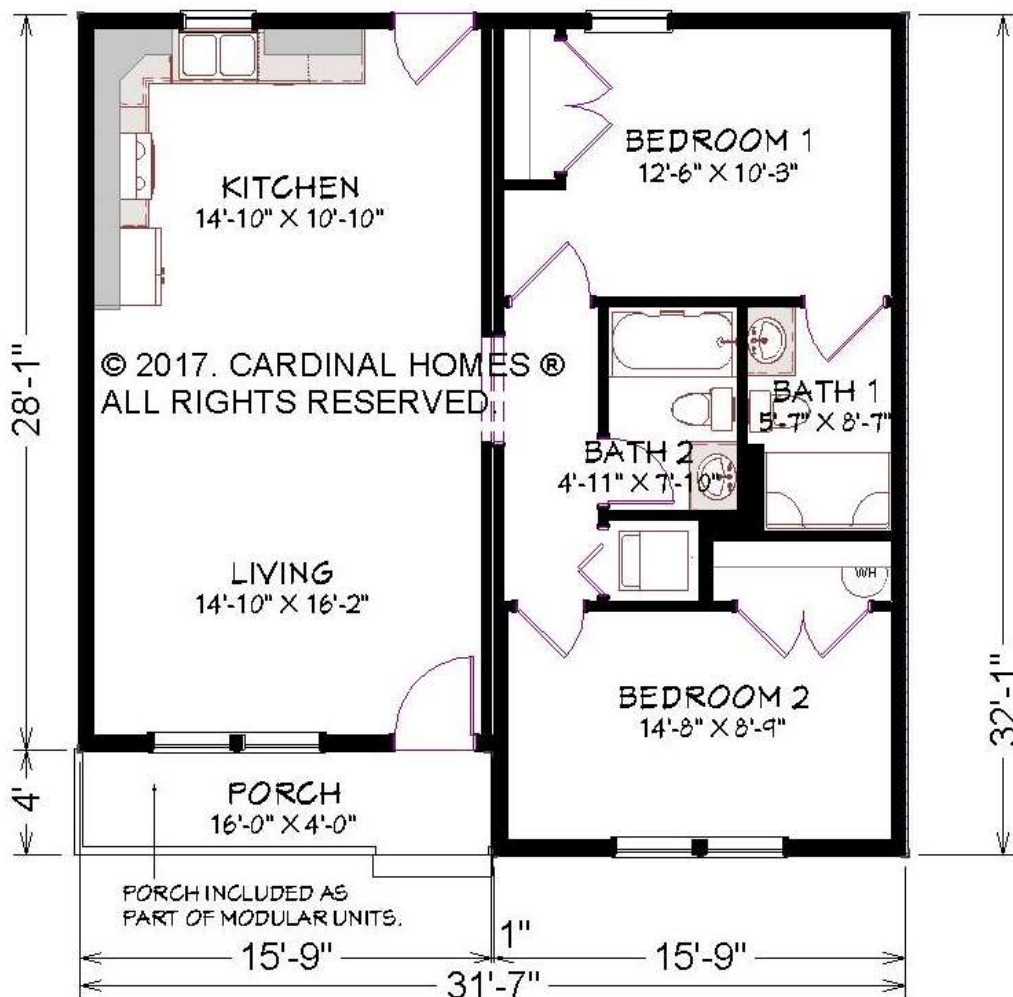

## *Tiny Living Collection*

### TIPTON

**945 Sq. Ft.  
31'-6" X 32'-0"**

Optional decorative exterior features that are shown on renderings are not included in default pricing. Always refer to sales order for exact specifications and options.