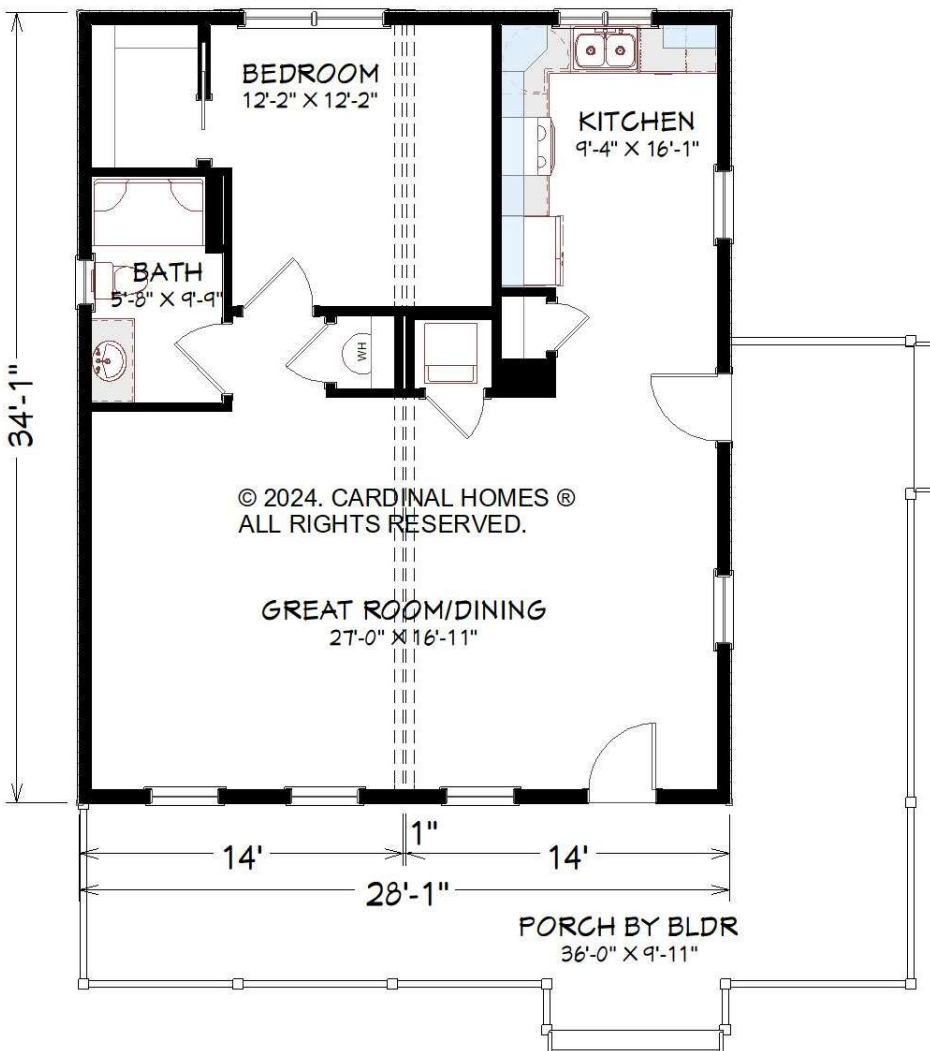

## *Tiny Living Collection*

### OAKBORO

**952 SQ. FT.**  
**34'-0" X 28'-0"**

Optional decorative exterior features that are shown on renderings are not included in default pricing. Always refer to sales order for exact specifications and options.