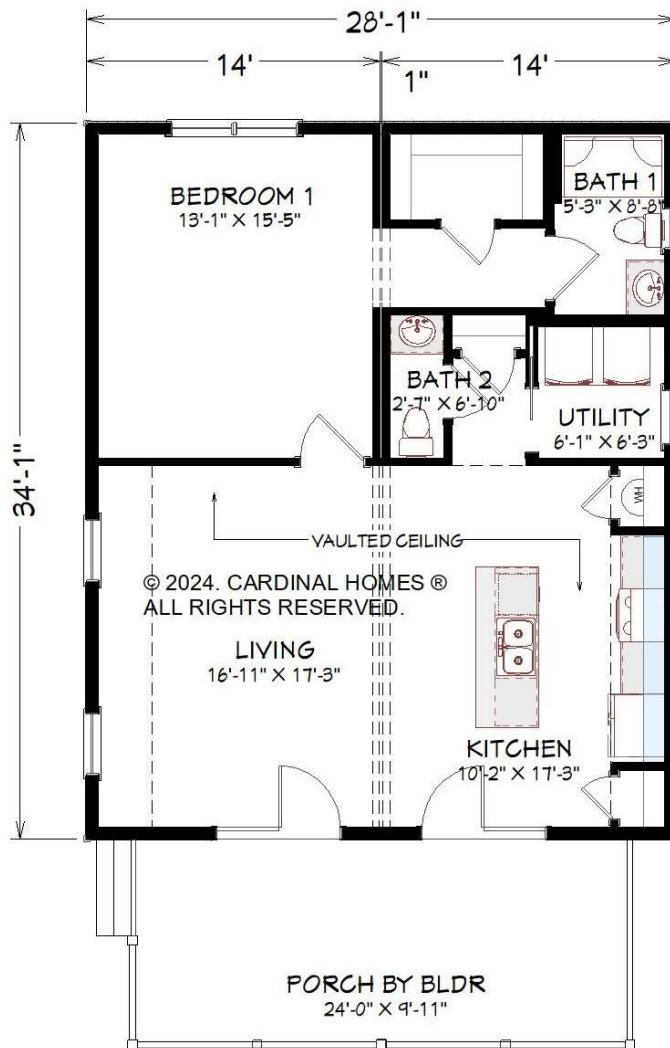

CARDINAL HOMES®

Tiny Living Collection

STONECREST

952 Sq. Ft.
34'-0" X 28'-0"

Optional decorative exterior features that are shown on renderings are not included in default pricing. Always refer to sales order for exact specifications and options.