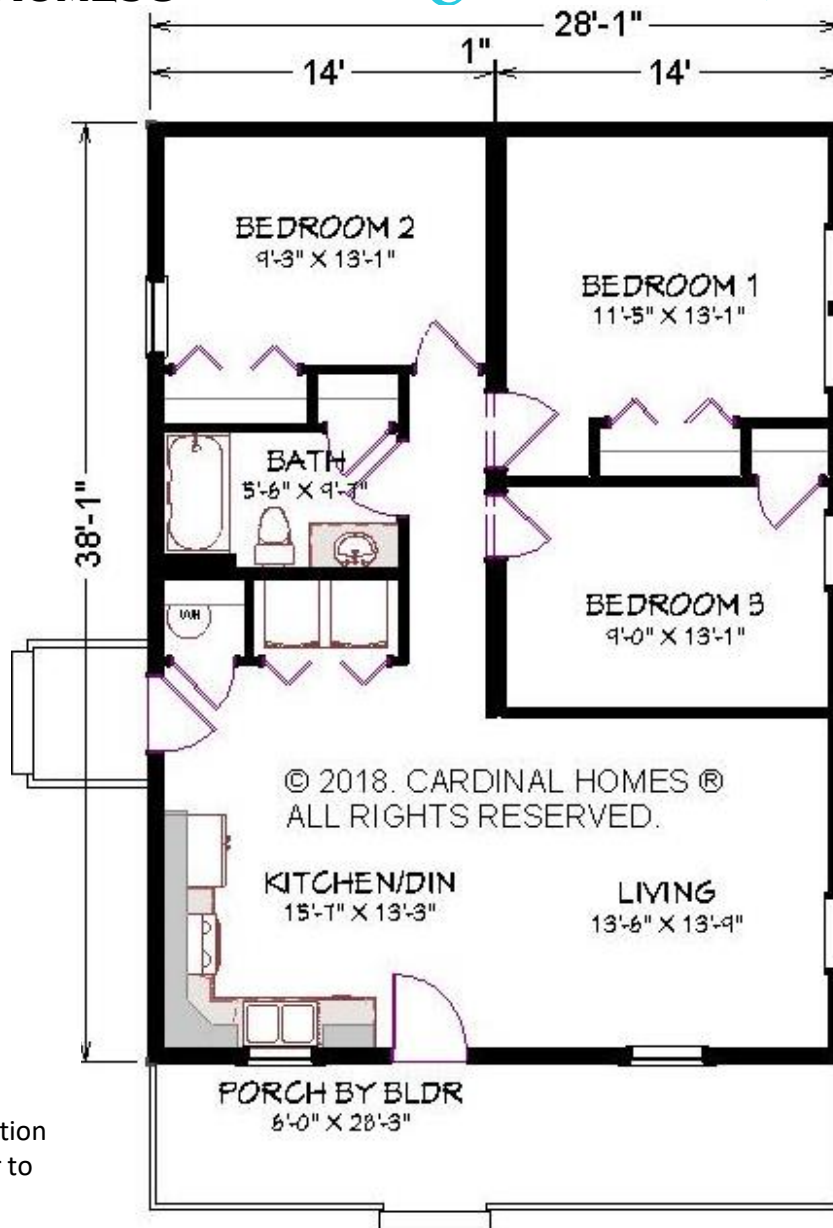

# Classic Living Collection PAMLICO

**1064 Sq. Ft.  
38'-0" x 28'-0"**

Optional decorative exterior features that are shown on renderings are not included in default pricing. Always refer to sales order for exact specifications and options.