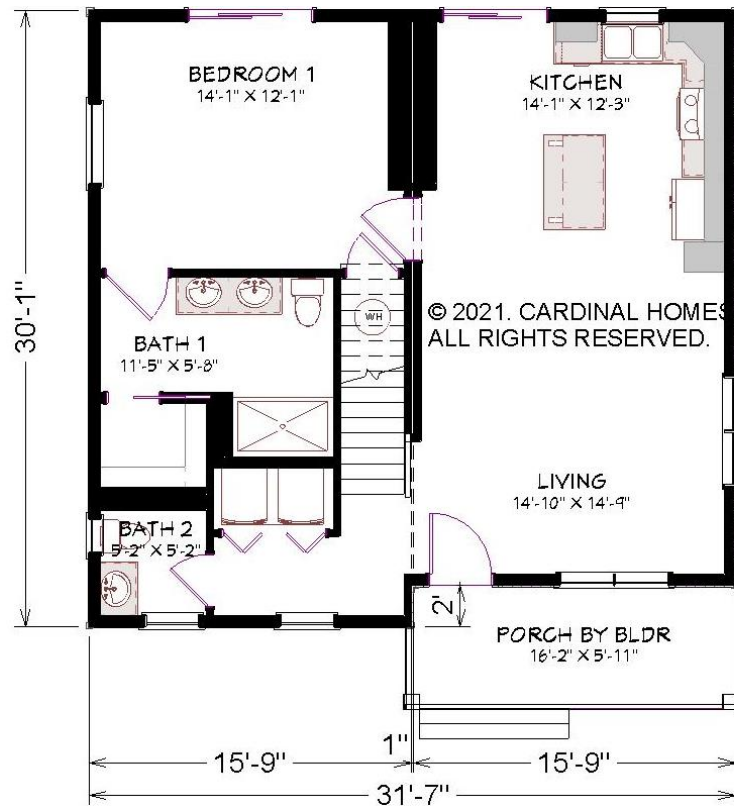

Rendering as shown is for illustration purposes only.

Classic Living Collection

1827 Sq. Ft.
31'-6" x 30'-0"

WALNUT COVE

Optional decorative exterior features that are shown on renderings are not included in default pricing. Always refer to sales order for exact specifications and options.