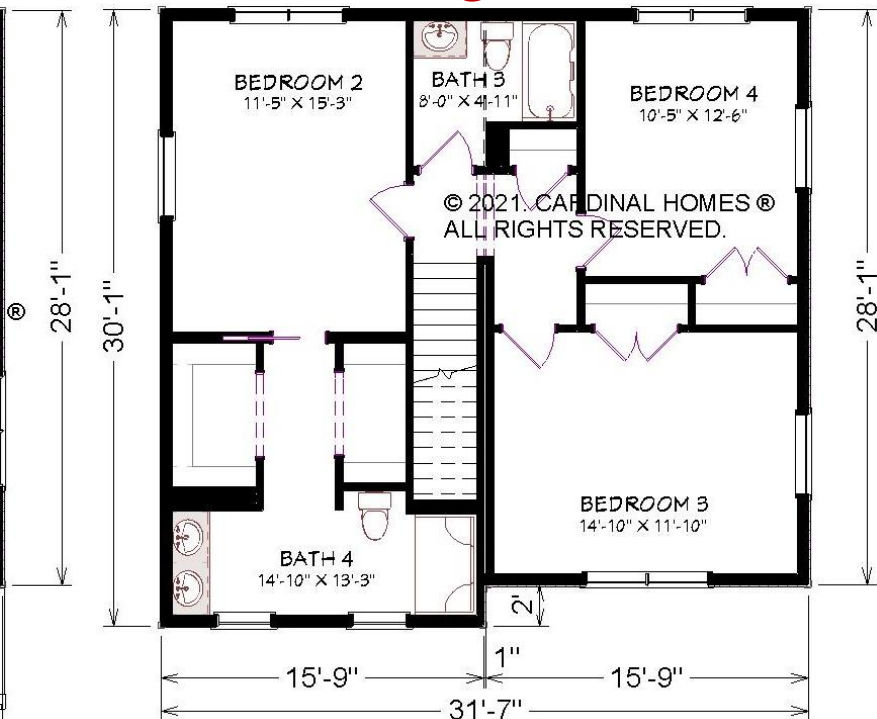

Rendering as shown is for illustration purposes only.

Classic Living Collection

1827 Sq. Ft.
31'-6" x 30'-0"

WALNUT COVE

Optional decorative exterior features that are shown on renderings are not included in default pricing. Always refer to sales order for exact specifications and options.