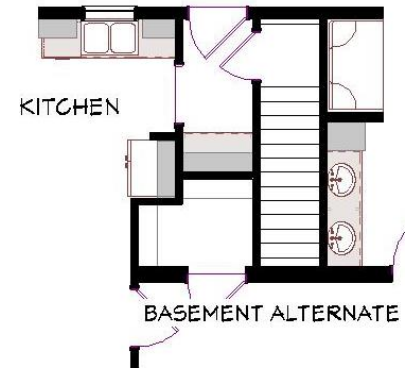

CARDINAL HOMES®

Classic Living Collection

WALTON

1568 Sq. Ft.
56'-0" x 28'-0"

Cardinal Homes®

Kituwah Manufacturing, LLC
d/b/a Cardinal Homes®
525 Barnesville Highway
Wylliesburg, VA 23976
(434)735-8111
www.cardinalhomes.com