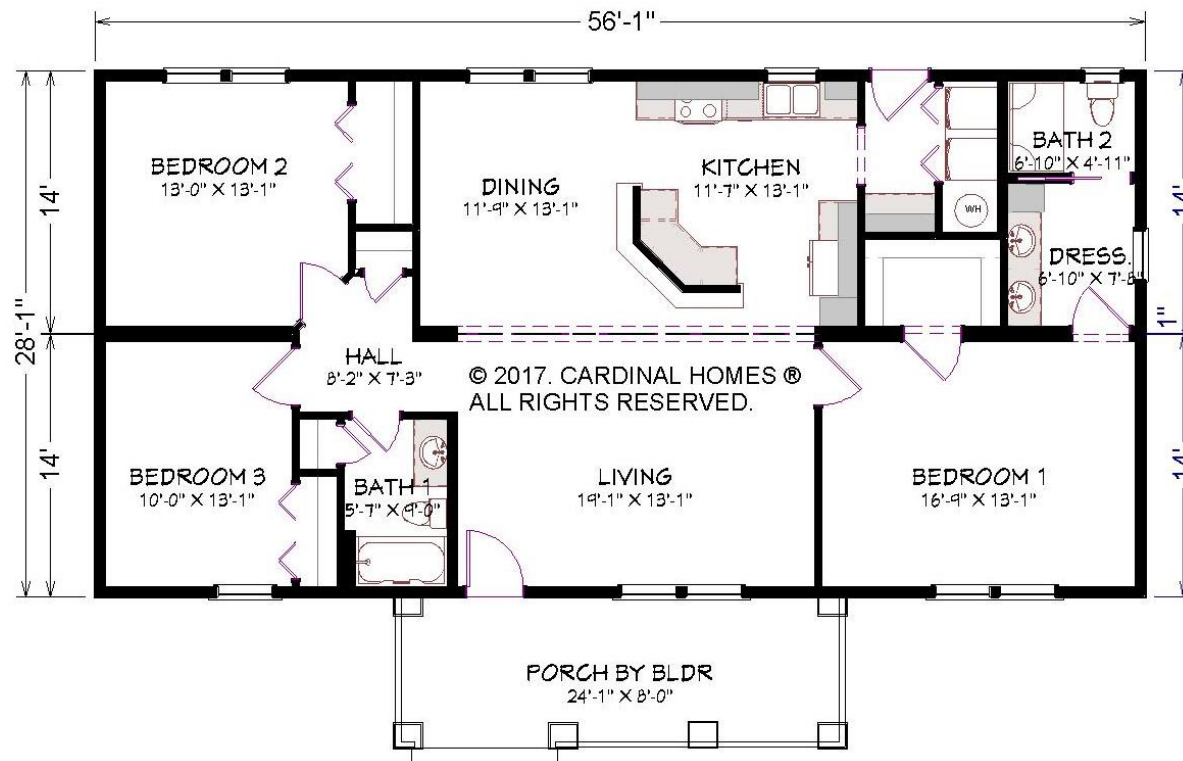

CARDINAL HOMES®

Classic Living Collection

WALTON

1568 Sq. Ft.
56'-0" x 28'-0"

Cardinal Homes®

Kituwah Manufacturing, LLC
d/b/a Cardinal Homes®
525 Barnesville Highway
Wylliesburg, VA 23976
(434)735-8111
www.cardinalhomes.com

For more detailed information including dimensions refer to working drawings.